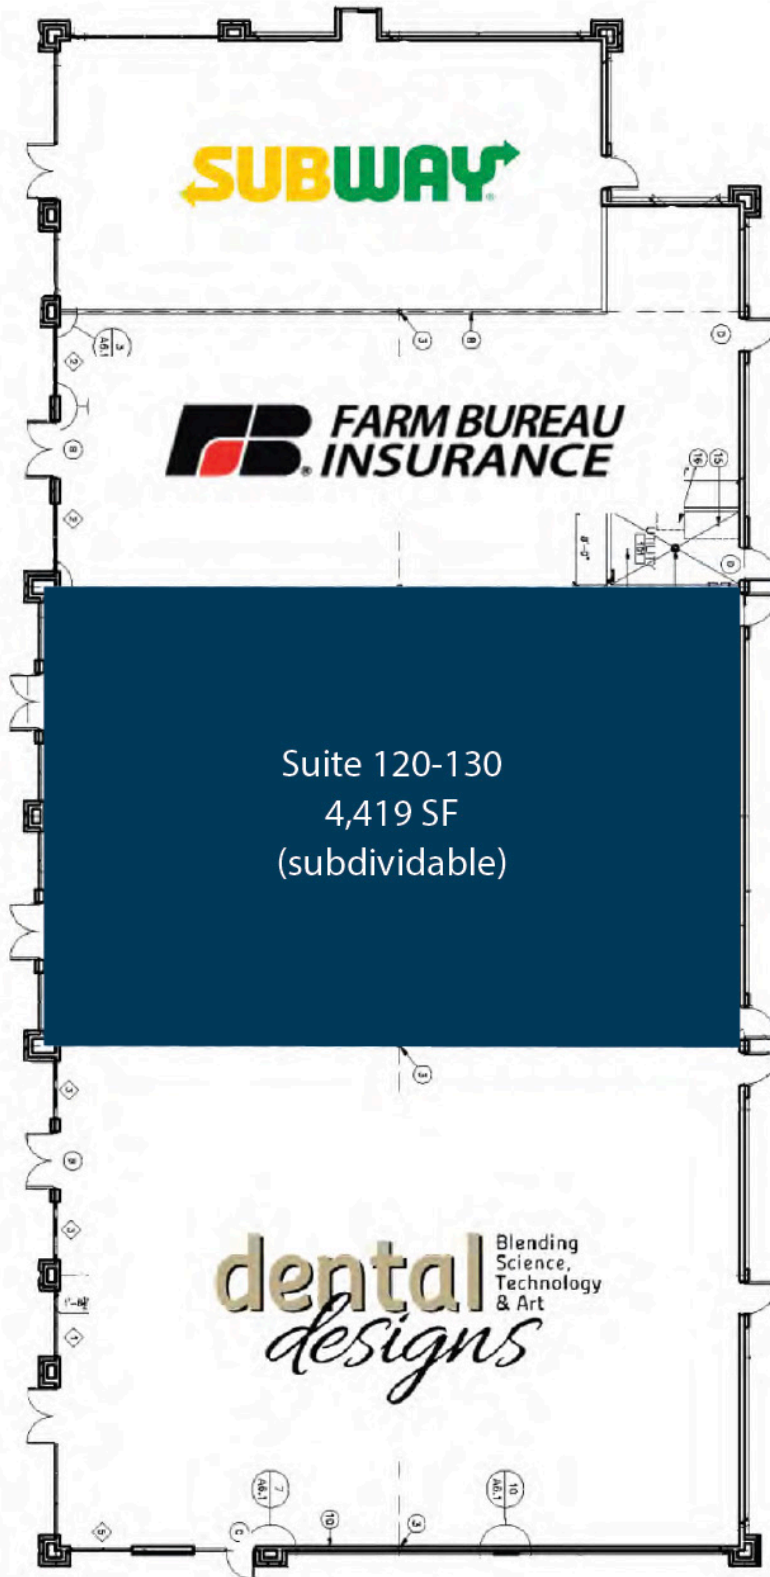

FOR LEASE

Raintree Center

FIRST GENERATION RETAIL SPACE

7600 South Louise Avenue, Suite 120-130 | Sioux Falls, SD 57108

SIZE

4,419 sqft
(can be combined)

PRICE

\$17.00 psf (NNN)

Estimated NNN: \$8.55 psf

LOCATION

This convenient neighborhood strip center is located on the northeast corner of 85th Street and Louise Avenue.

TRAFFIC

Average of 22,900 vpd on 85th Street and Louise Avenue.

FOR LEASE

Site Plan Raintree Center

FOR
LEASE

Building Floor Plan
Raintree Center

FOR
LEASE

Photos
Raintree Center