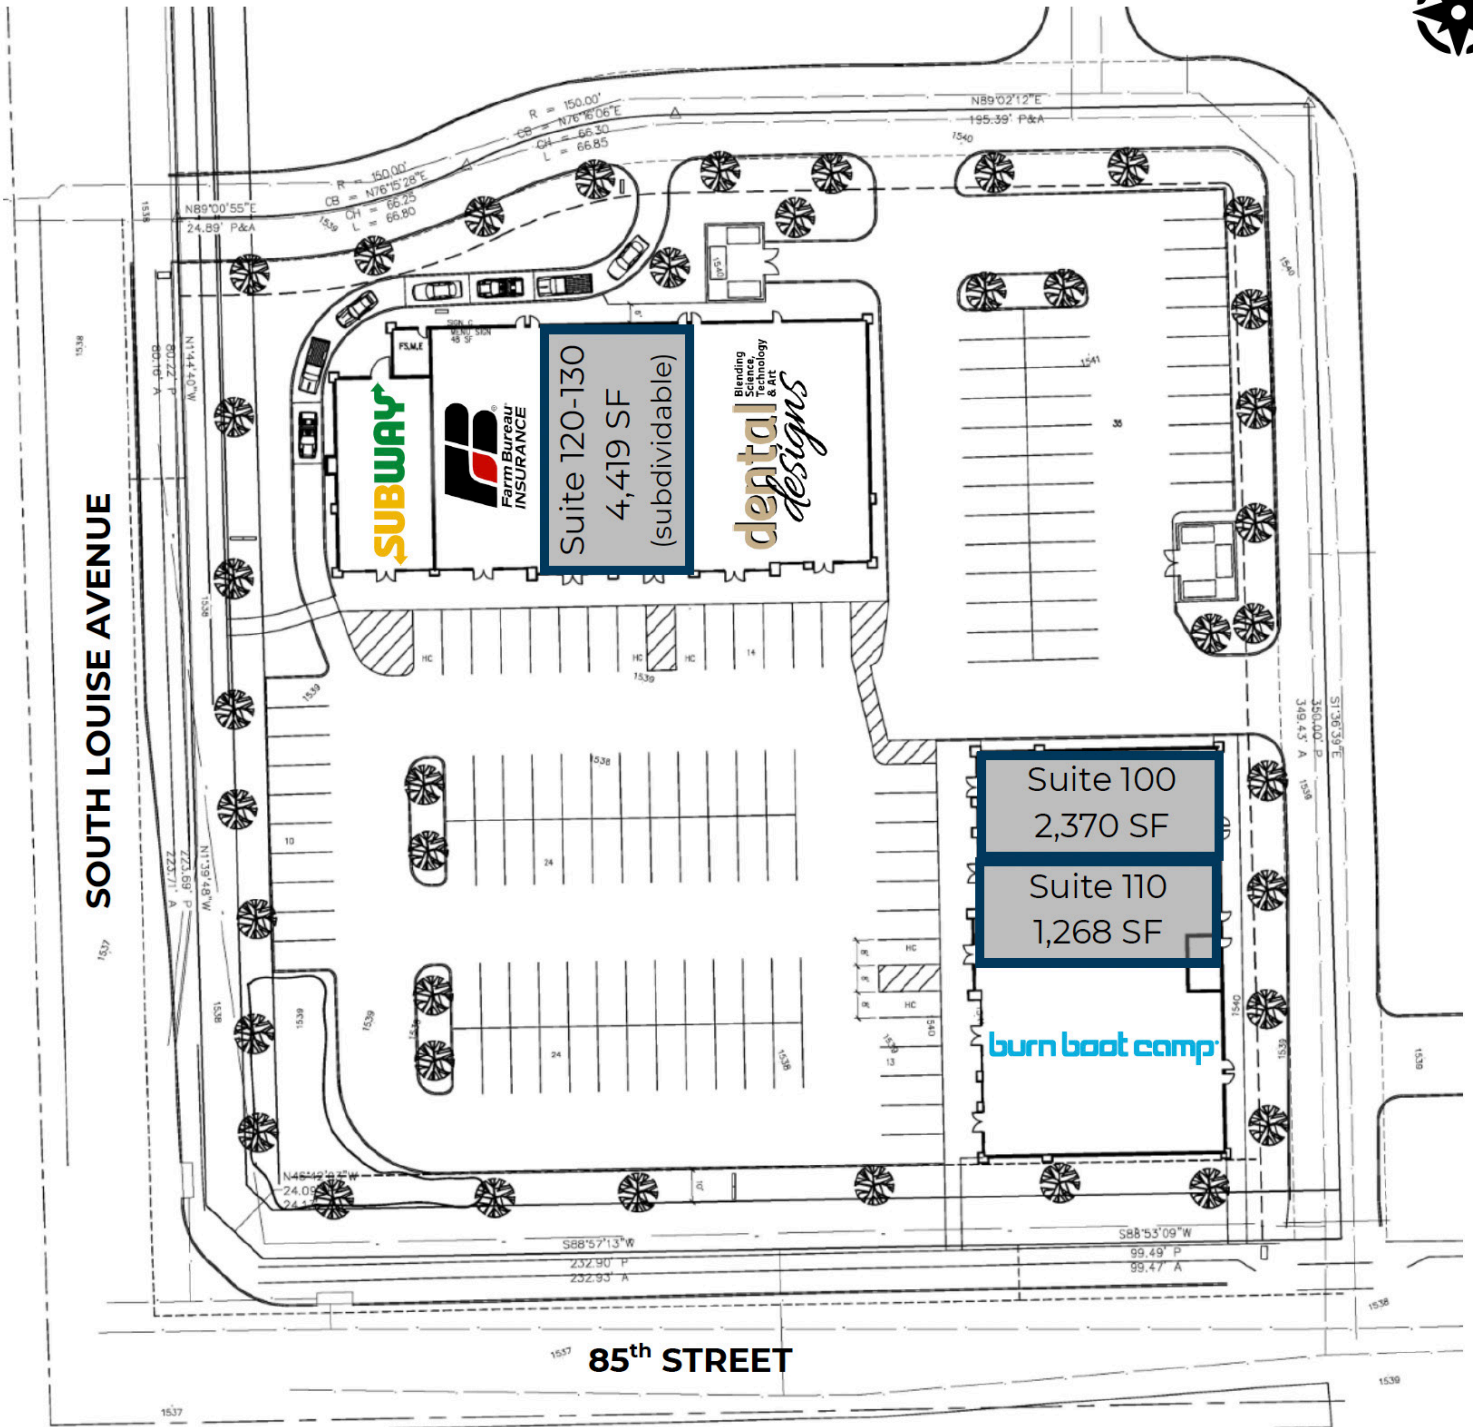

Estimated NNN: \$8.55 psf

LOCATION

This convenient neighborhood strip center is located on the northeast corner of 85th Street and Louise Avenue.

TRAFFIC

Average of 22,900 vpd on 85th Street and Louise Avenue.

T.I.A.

\$40.00 psf

AREA TENANTS

Subway, Burn Boot Camp, Farm Bureau Finance, Culver's, Circle K, Billion Auto, Lewis, Avera Health, Starbucks, Sanford Clinic, Silverstar Car Wash, Plaza Azteca

Information deemed reliable, but not guaranteed.

FOR LEASE

Area Map Raintree Center

kw Sanford Children's Hospital
Lewis Your first stop
Culver's
Ray W
lof[T]
Arby's
SECURITY NATIONAL BANK
FIRST CLASS
DENTAL CARE
DIVINE
AMT

Williquors
Capriotti's
Cornerstone PARK
PLAZA AZTECA
Hampton
WELLS FARGO
Avera
Avera Human Performance Center

FOR LEASE

Site Plan Raintree Center

FOR
LEASE

Building Floor Plan
Raintree Center

FOR
LEASE

Photos
Raintree Center