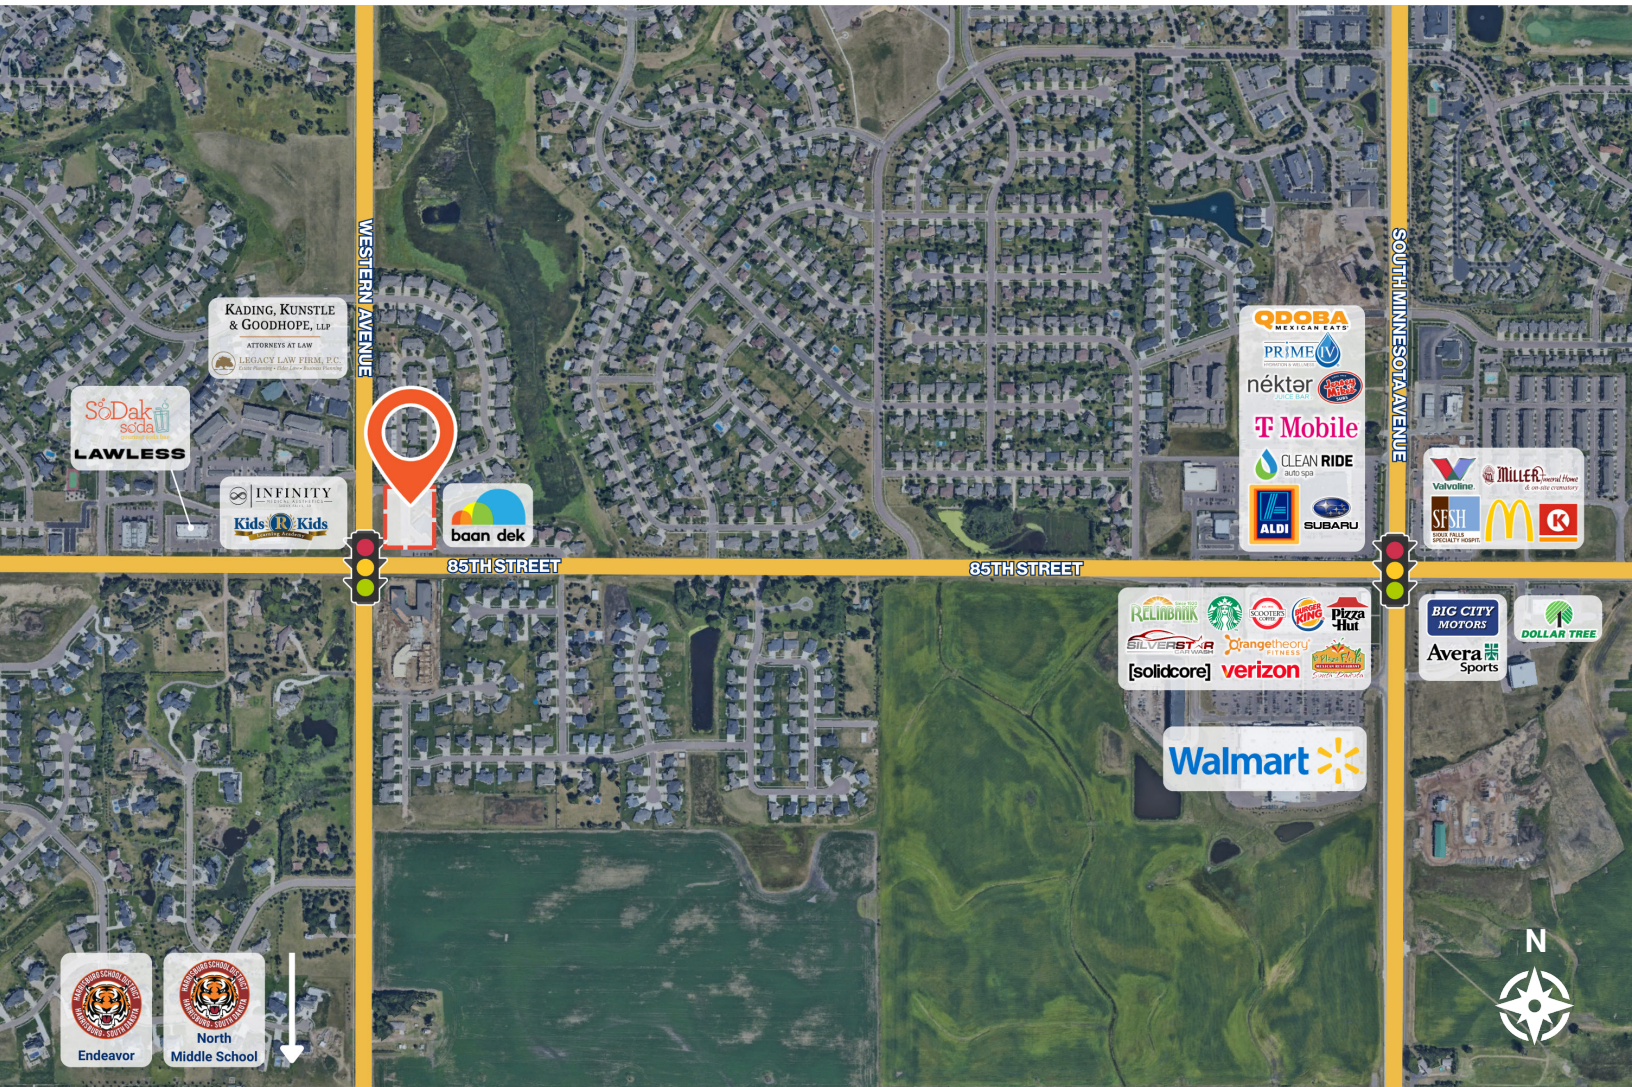

FOR LEASE

Area Map Grand Arbor Office