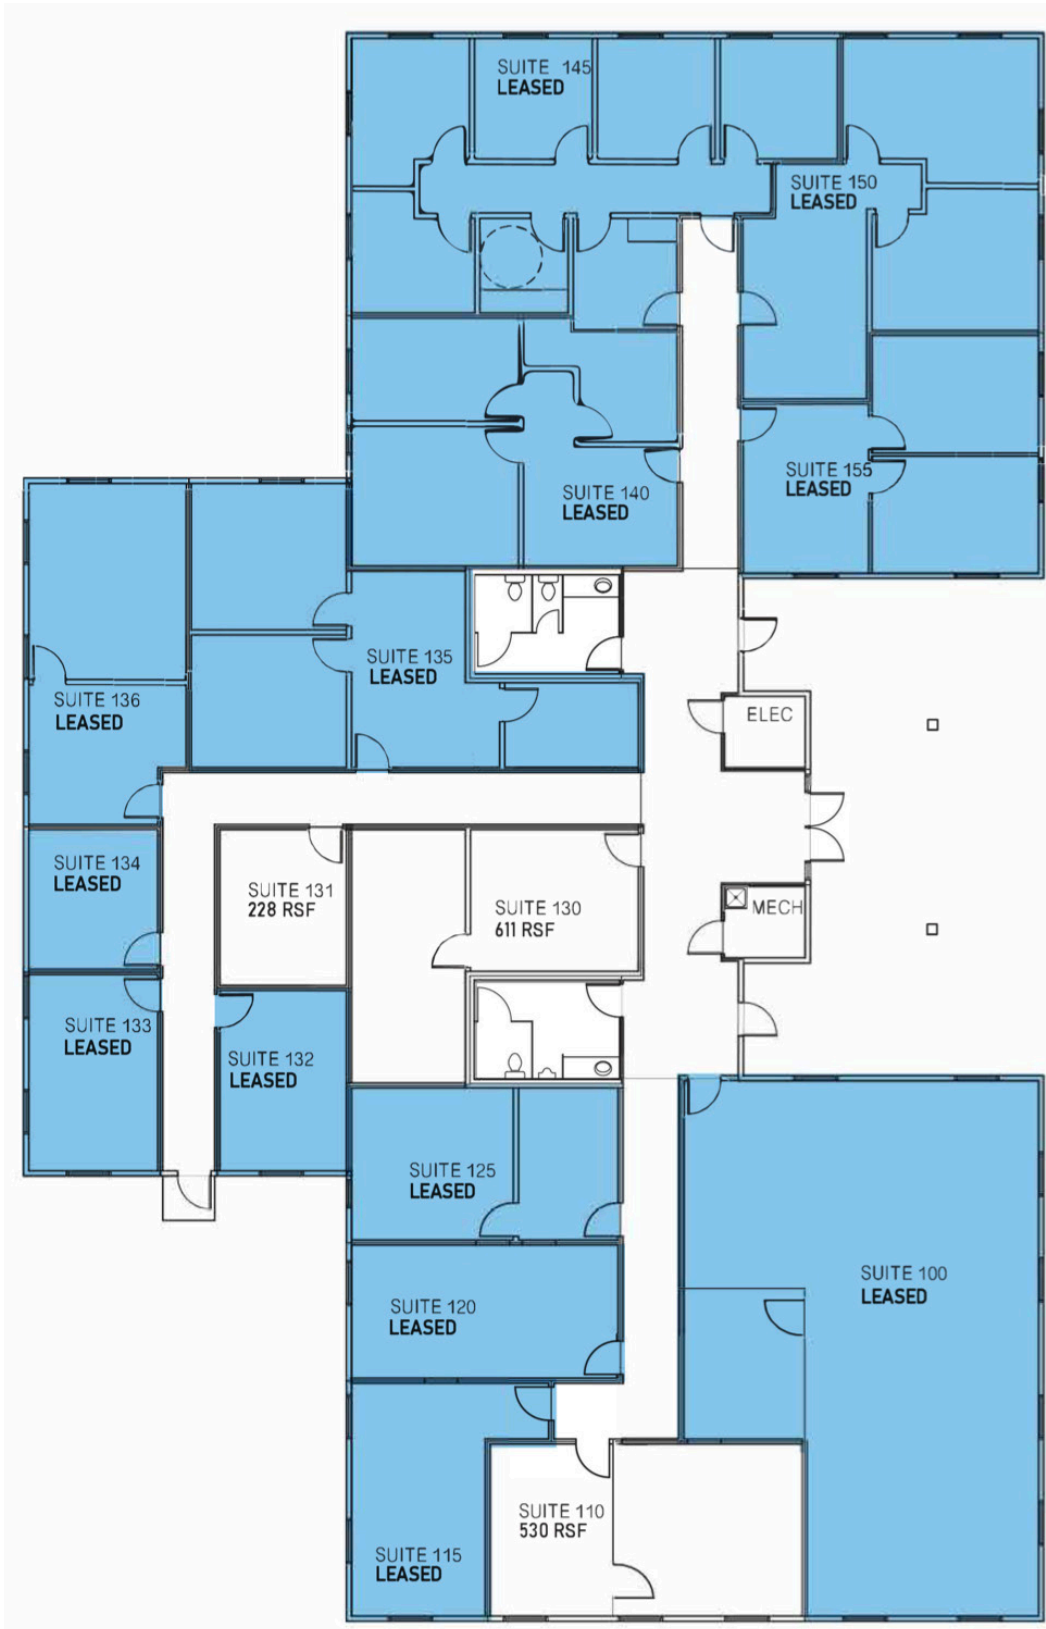

### SIZE

Suite 110: 530 sqft  
Suite 130: 611 sqft  
Suite 131: 228 sqft

### LAYOUT

This professional office  
building has a welcoming  
entrance with modern finishes,  
executive office suites, shared  
restrooms, and offers direct  
access from the parking lot.

# Area Map Grand Arbor Office

FOR  
LEASE

*Site Plan*  
**Grand Arbor Office**

**FOR  
LEASE**

*Building Floor Plan*  
**Grand Arbor Office**

**FOR  
LEASE**

*Photos*  
**Grand Arbor Office**